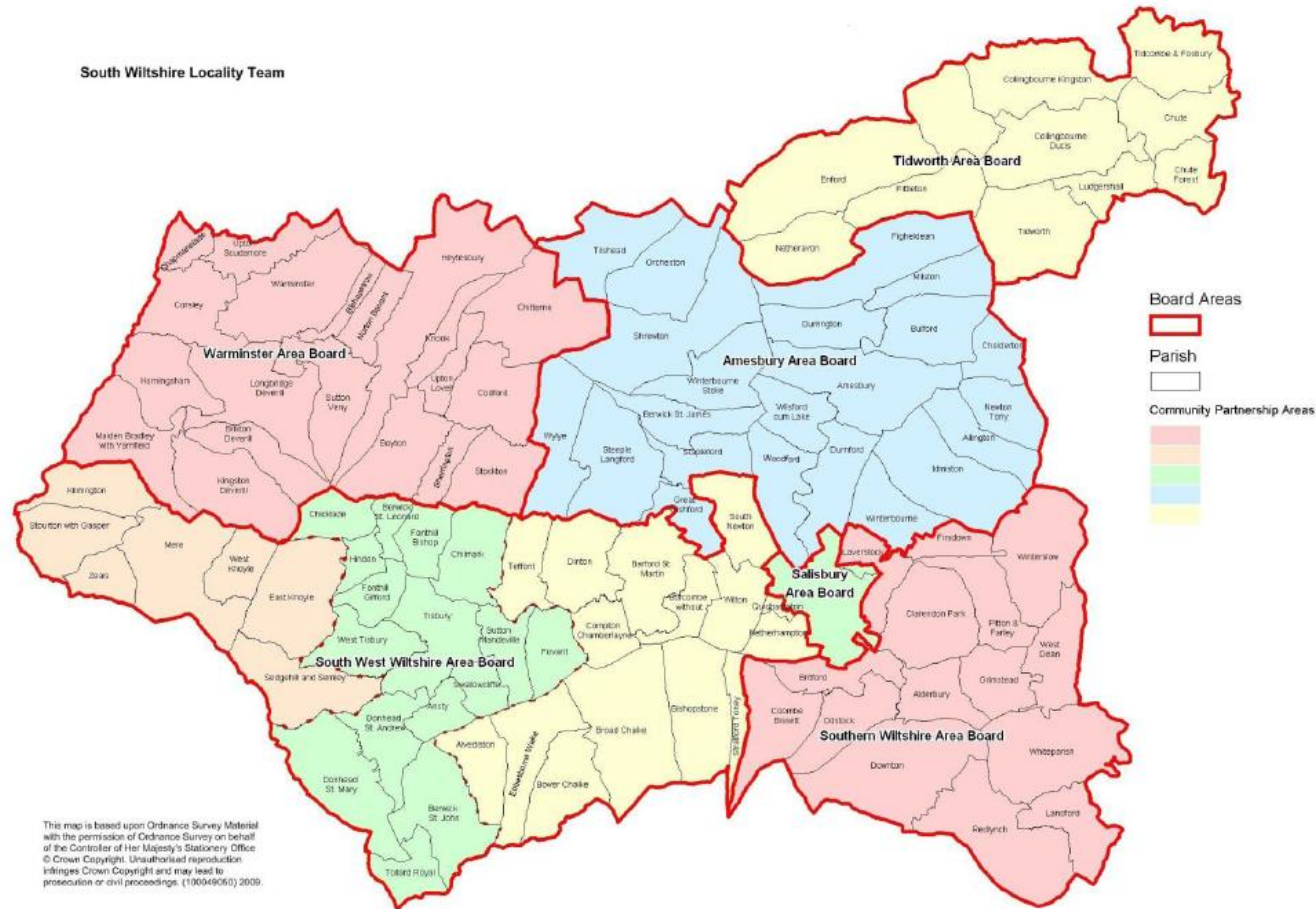

Southern Locality

Community Area Managers

Warminster Area Board:
jacqui.abbott@wiltshire.gov.uk

South West Wiltshire Area Board:
stephen.harris@wiltshire.gov.uk

Amesbury Area Board:
karen.linaker@wiltshire.gov.uk

Tidworth Area Board:
mary.cullen@wiltshire.gov.uk

Salisbury Area Board:
marianna.dodd@wiltshire.gov.uk

Southern Wiltshire Area Board:
tom.bray@wiltshire.gov.uk

Administrator:
veronica.ford@wiltshire.gov.uk

For further information contact: Southern Locality Area Board Team

Tel: 01722 434213 email: areaboardsouth@wiltshire.gov.uk