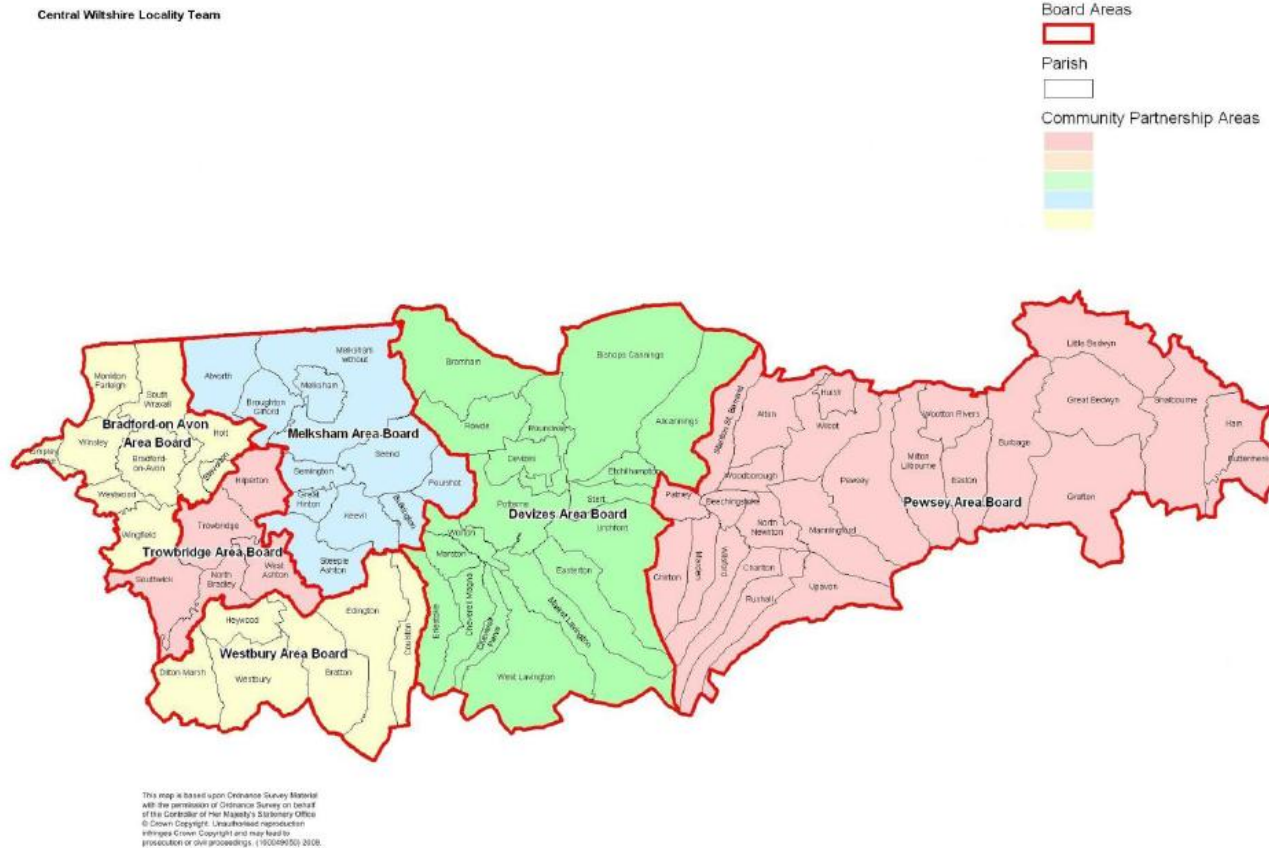

Central Locality

Community Area Managers

Bradford-on-Avon Area Board:
peter.dunford@wiltshire.gov.uk

Melksham Area Board:
alison.sullivan@wiltshire.gov.uk

Trowbridge Area Board:
rachel.efemy@wiltshire.gov.uk

Westbury Area Board:
sally.hendry@wiltshire.gov.uk

Devizes Area Board:
richard.rogers@wiltshire.gov.uk

Pewsey Area Board:
caroline.brailey@wiltshire.gov.uk

Administrator:
margaret.tipper@wiltshire.gov.uk

For further information contact: Central Locality Area Board Team

Tel: 01225 718441 email: areboardscentral@wiltshire.gov.uk