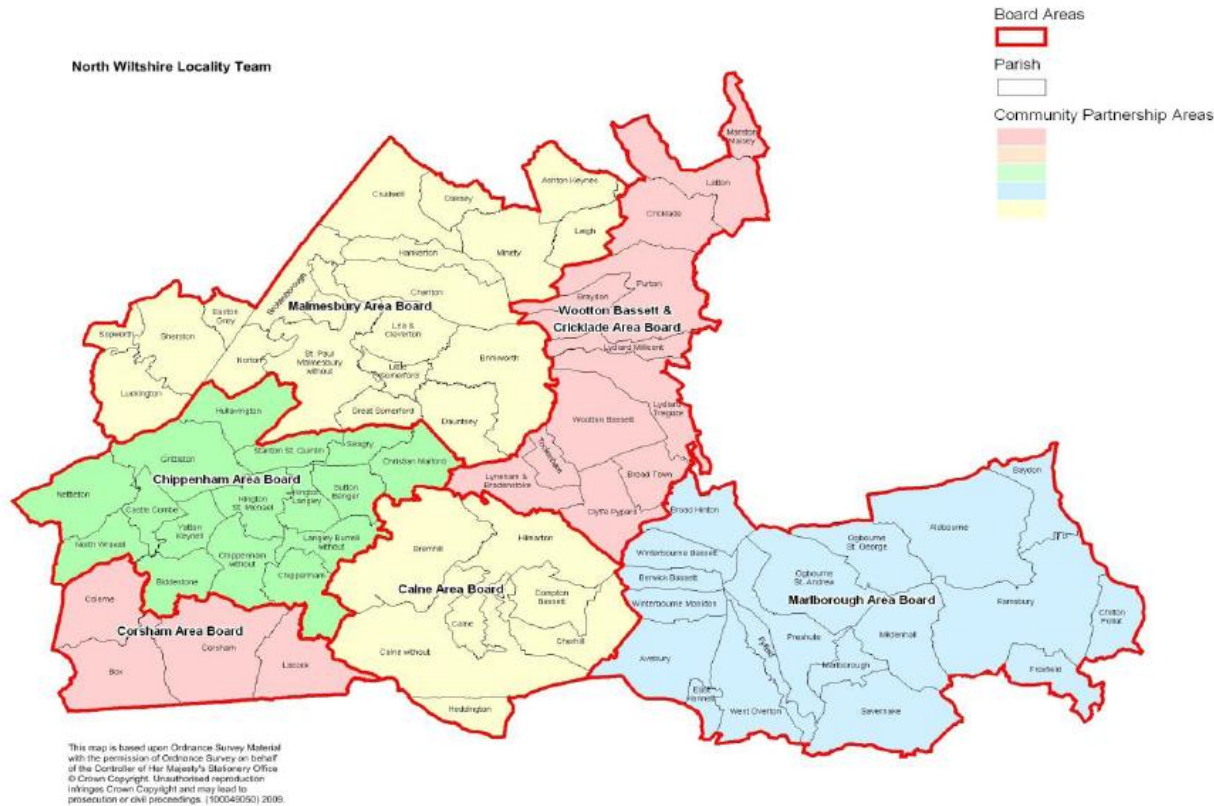

Maps and Contacts (Section 3)

Wiltshire Community Area Maps

Northern Locality

Community Area Managers

Malmesbury Area Board:
miranda.gilmour@wiltshire.gov.uk

Royal Wootton Bassett & Cricklade Area Board:
penny.bell@wiltshire.gov.uk